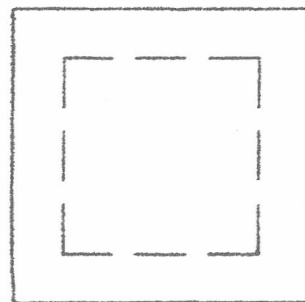

NEW BRAUNFELS AREA QUILT GUIL

HONEY BEE NAMETAG PATTERN

**FINISHED SIZE
5" SQUARE
1/4" SEAM ALLOWANCE INCLUDED**

**CUT 5
PRINT
CUT 4
MUSLIN**

**WINGS
CUT 12**

**ADD DESIRED SEAM
ALLOWANCE FOR APPLIQUE**

**MINIATURE
FINISHED SIZE
3-3/4" SQUARE**

1/4" SEAM ALLOWANCE INCLUDED

**CUT 5
PRINT
CUT 4
MUSLIN**

**WINGS
CUT 12**

**ADD DESIRED SEAM
ALLOWANCE FOR APPLIQUE**

✂ USE YOUR IMAGINATION