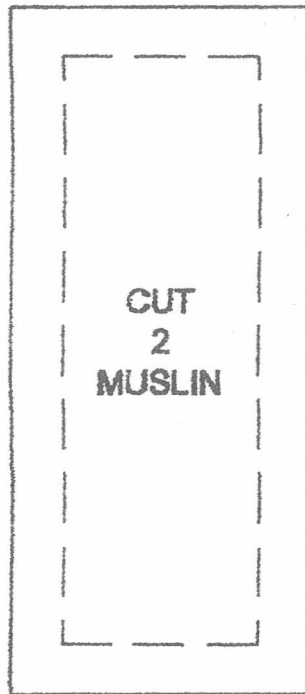

NEW BRAUNFELS AREA QUILT GUIL

HONEY BEE NAMETAG PATTERN

**FINISHED SIZE
5" SQUARE
1/4" SEAM ALLOWANCE INCLUDED**

**CUT 5
PRINT
CUT 4
MUSLIN**

**WINGS
CUT 12**

**ADD DESIRED SEAM
ALLOWANCE FOR APPLIQUE**

**MINIATURE
FINISHED SIZE
3-3/4" SQUARE**

1/4" SEAM ALLOWANCE INCLUDED

**CUT 5
PRINT
CUT 4
MUSLIN**

**WINGS
CUT 12**

**ADD DESIRED SEAM
ALLOWANCE FOR APPLIQUE**

✂ USE YOUR IMAGINATION