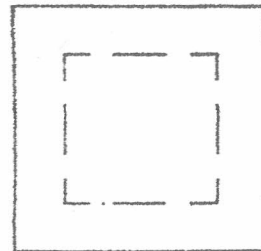

NEW BRAUNFELS AREA QUILT GUIL

HONEY BEE NAMETAG PATTERN

**FINISHED SIZE
5" SQUARE
1/4" SEAM ALLOWANCE INCLUDED**

**CUT 5
PRINT
CUT 4
MUSLIN**

**WINGS
CUT 12**

**ADD DESIRED SEAM
ALLOWANCE FOR APPLIQUE**

**MINIATURE
FINISHED SIZE
3-3/4" SQUARE**

1/4" SEAM ALLOWANCE INCLUDED

**CUT 5
PRINT
CUT 4
MUSLIN**

**WINGS
CUT 12**

**ADD DESIRED SEAM
ALLOWANCE FOR APPLIQUE**

✂ USE YOUR IMAGINATION