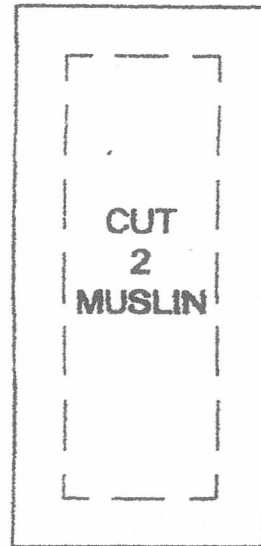

NEW BRAUNFELS AREA QUILT GUIL

HONEY BEE NAMETAG PATTERN

**FINISHED SIZE
5" SQUARE
1/4" SEAM ALLOWANCE INCLUDED**

**CUT 5
PRINT
CUT 4
MUSLIN**

**WINGS
CUT 12**

**ADD DESIRED SEAM
ALLOWANCE FOR APPLIQUE**

**MINIATURE
FINISHED SIZE
3-3/4" SQUARE**

1/4" SEAM ALLOWANCE INCLUDED

**CUT 5
PRINT
CUT 4
MUSLIN**

**WINGS
CUT 12**

**ADD DESIRED SEAM
ALLOWANCE FOR APPLIQUE**

✂ USE YOUR IMAGINATION