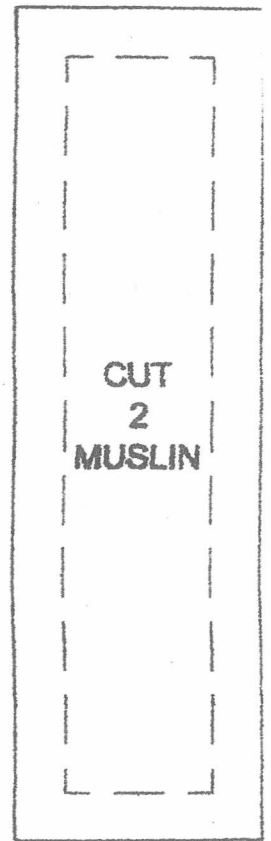

NEW BRAUNFELS AREA QUILT GUIL

HONEY BEE NAMETAG PATTERN

**FINISHED SIZE
5" SQUARE
1/4" SEAM ALLOWANCE INCLUDED**

**CUT 5
PRINT
CUT 4
MUSLIN**

**WINGS
CUT 12**

**ADD DESIRED SEAM
ALLOWANCE FOR APPLIQUE**

**MINIATURE
FINISHED SIZE
3-3/4" SQUARE**

1/4" SEAM ALLOWANCE INCLUDED

**CUT 5
PRINT
CUT 4
MUSLIN**

**WINGS
CUT 12**

**ADD DESIRED SEAM
ALLOWANCE FOR APPLIQUE**

✂ USE YOUR IMAGINATION